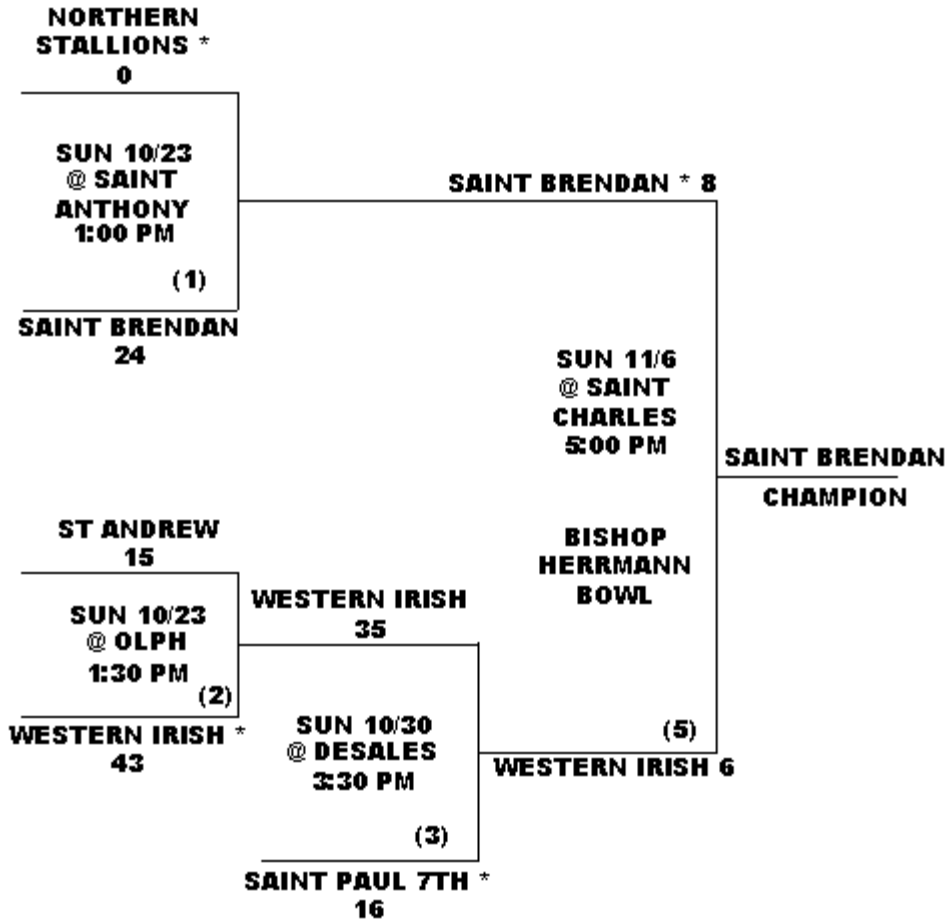

**VARSITY 2011
DIVISION II**

* ASTERISK INDICATES HOME TEAM