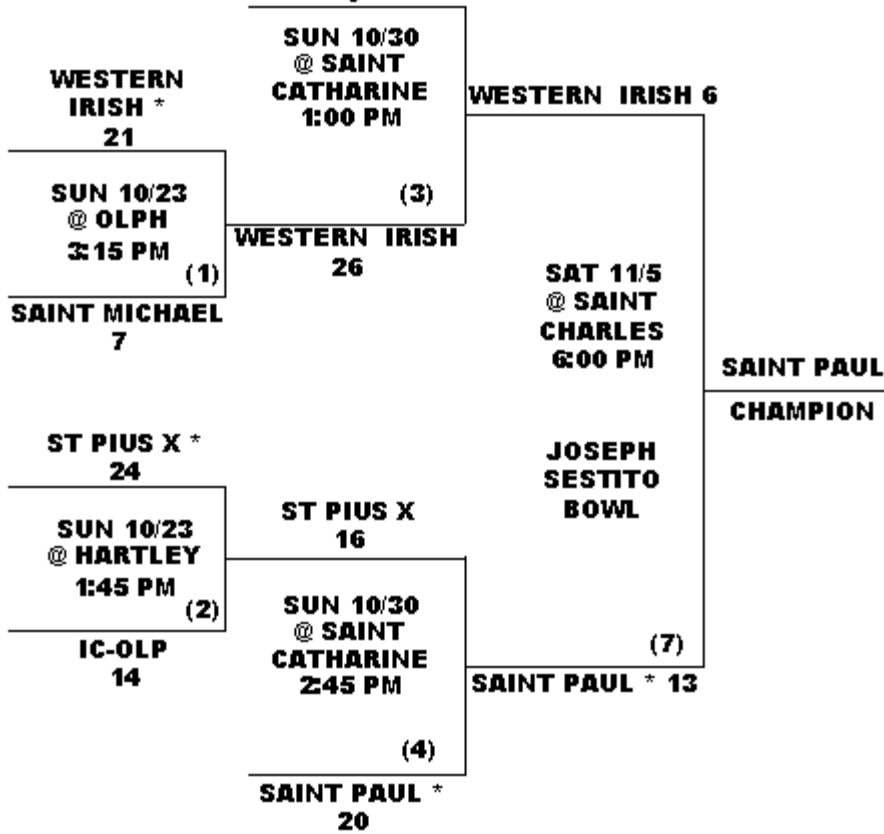

**SENIOR RESERVES 2011**

**DIVISION I**

**EASTERN  
GREEN WAVE \***

**0**

\* ASTERISK INDICATES HOME TEAM

**SAINT MICHAEL  
0**

**EASTERN  
GREEN WAVE \* 36**