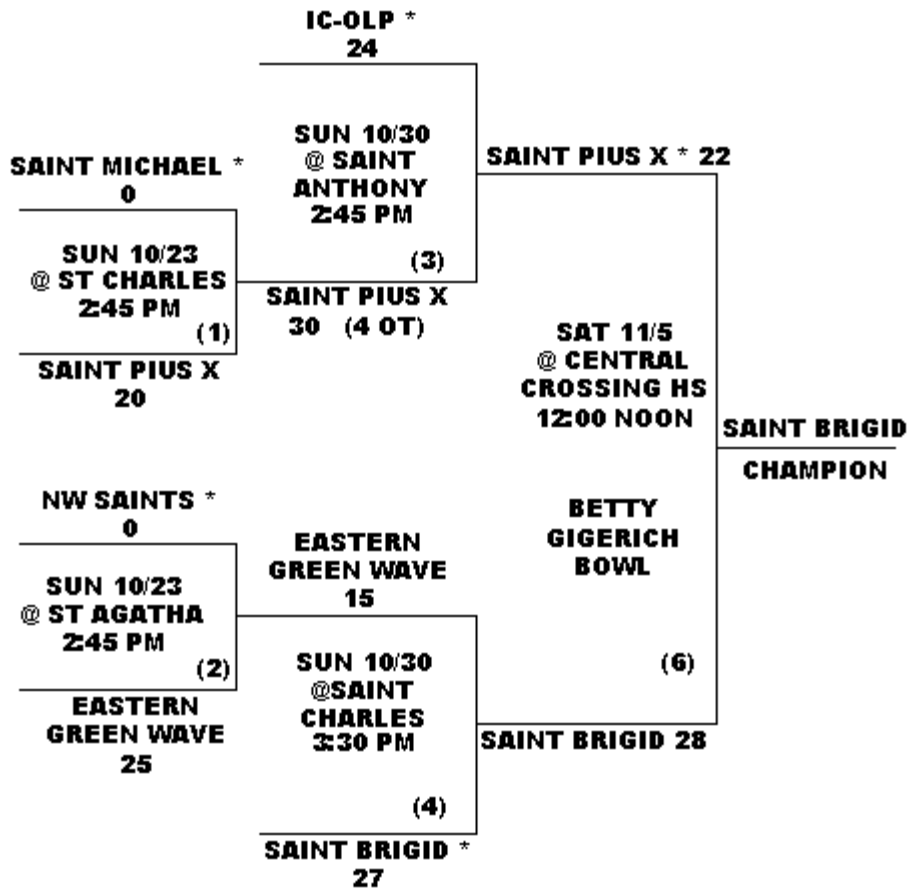

**RESERVES 2011  
DIVISION II**

\* ASTERISK INDICATES HOME TEAM